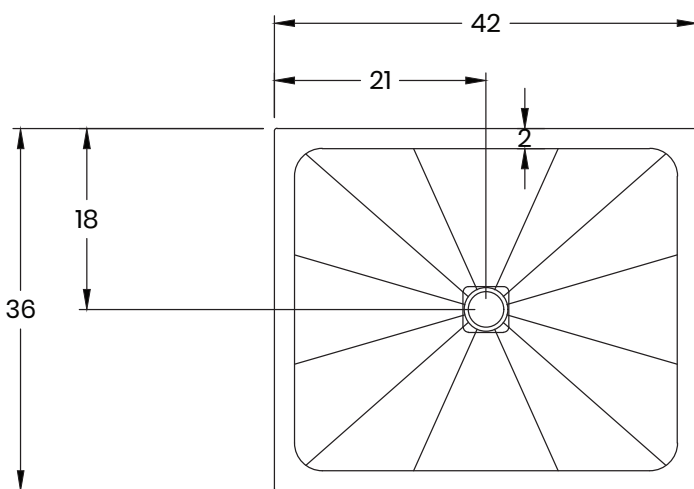

ROC-BASE

Granite • Quartz • Shower Bases

877-652-2514 | support@roc-base.com | roc-base.com

Centro

Granite or quartz shower pan
Central drain

40/50-4236

Dimensions

Length :	42" (1067mm)
Width :	36" (914mm)
Thickness :	1 1/4" (30mm) (1mm to 3mm tolerance)
Weight :	160 LBS (75 KG)

Material

Base : Quartz or granite core

Drain cover : Stainless steel (with optional black finish)

Texture : Non-slip

Colors

Stock :

40-4236-07
Cambrian black

50-4236-HCL119
Tofino