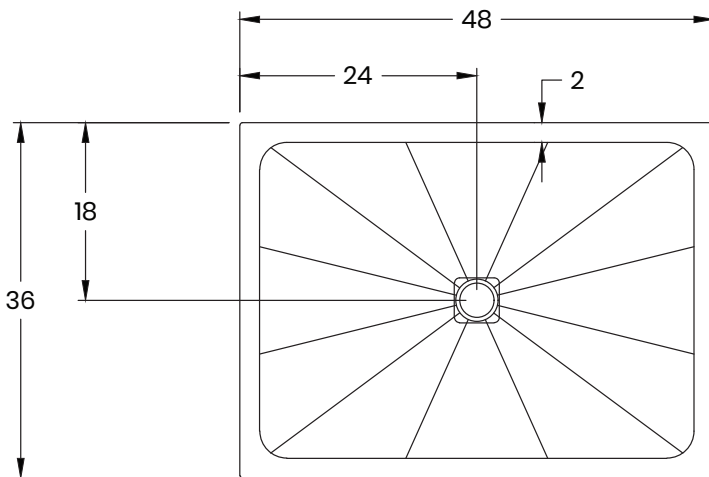

ROC-BASE

Granite • Quartz • Shower Bases

877-652-2514 | support@roc-base.com | roc-base.com

Centro

Granite or quartz shower pan
Central drain

40/50-4836

Dimensions

Length :	48" (1219mm)
Width :	36" (914mm)
Thickness :	1 1/4" (30mm) (1mm to 3mm tolerance)
Weight :	180 LBS (80 KG)

Material

Base : Quartz or granite core

Drain cover : Stainless steel (with optional black finish)

Texture : Non-slip

Colors

Stock :

40-4836-07
Cambrian black

50-4836-HCL119
Tofino