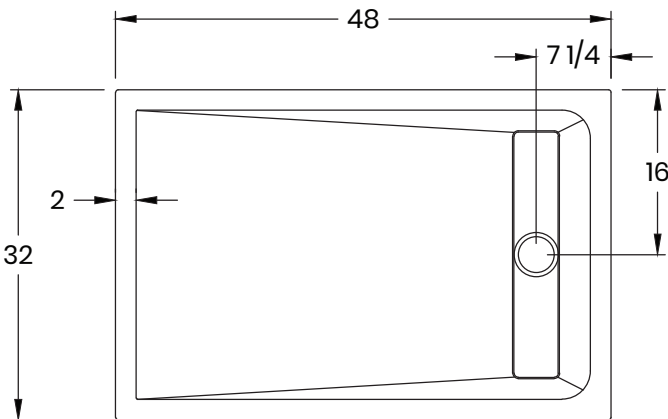

# Linea

Granite or quartz shower pan  
Linear drain

42/52-4832

## Dimensions

- Length : 48" (1219mm)
- Width : 32" (813mm)
- Thickness : 1 1/4" (30mm) (1mm to 3mm tolerance)
- Weight : 160 LBS (75 KG)