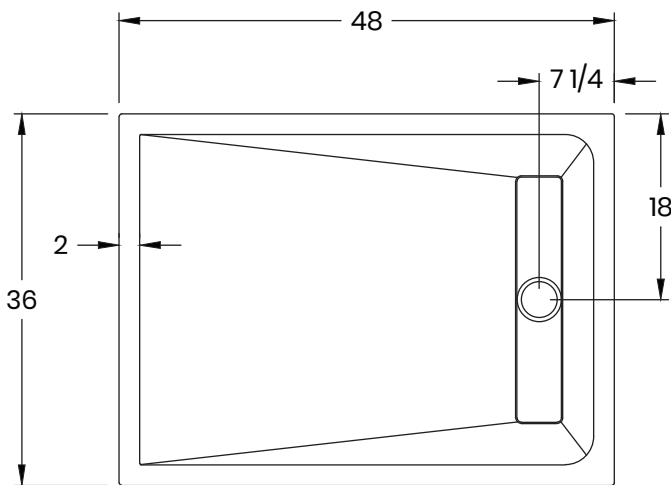

ROC-BASE

Granite • Quartz • Shower Bases

877-652-2514 | support@roc-base.com | roc-base.com

Linea

Granite or quartz shower pan
Linear drain

42/52-4836

Dimensions

Length :	48" (1219mm)
Width :	36" (914mm)
Thickness :	1 1/4" (30mm) (1mm to 3mm tolerance)
Weight :	180 LBS (80 KG)

Material

Base : Quartz or granite core

Drain cover : Stainless steel (with optional black finish)

Texture : Non-slip

Colors

Stock :

42-4836-07
Cambrian black

52-4836-HCL119
Tofino