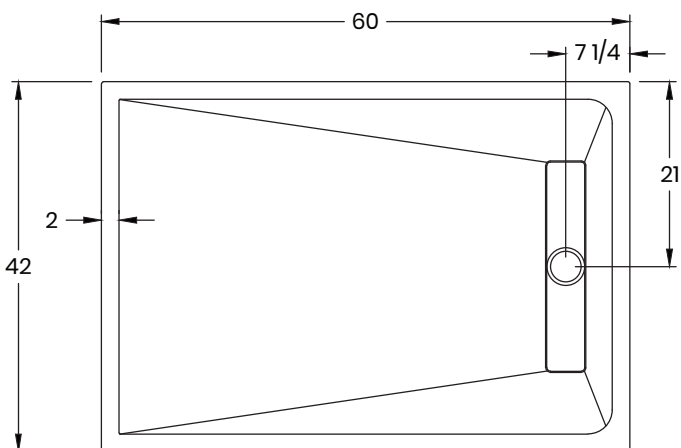

ROC-BASE

Granite • Quartz • Shower Bases

877-652-2514 | support@roc-base.com | roc-base.com

Linea

Granite or quartz shower pan
Linear drain

42/52-6042

Dimensions

Length :	60" (1524mm)
Width :	42" (1067mm)
Thickness :	1 1/4" (30mm) (1mm to 3mm tolerance)
Weight :	265 LBS (120 KG)