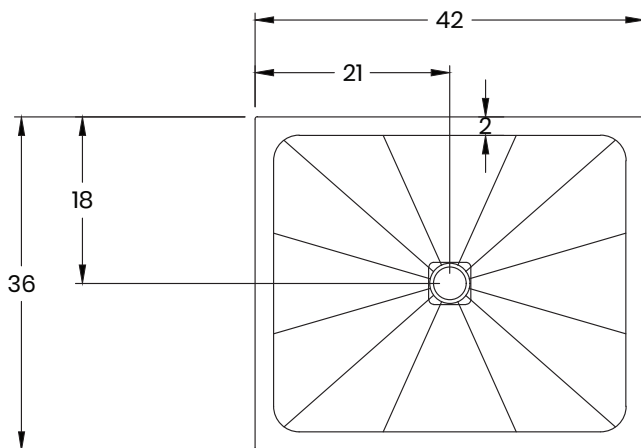

Granite • Quartz • Shower Bases

1-877-652-2514 | support@roc-base.com | roc-base.com

Centro

Granite or quartz shower pan
Central drain

40/50-4236

Dimensions

Length: 42" (1067 mm)
 Width: 36" (914 mm)
 Thickness: 1 1/4" (30mm) (1mm to 3mm tolerance)
 Weight: 160 LBS (75 KG)