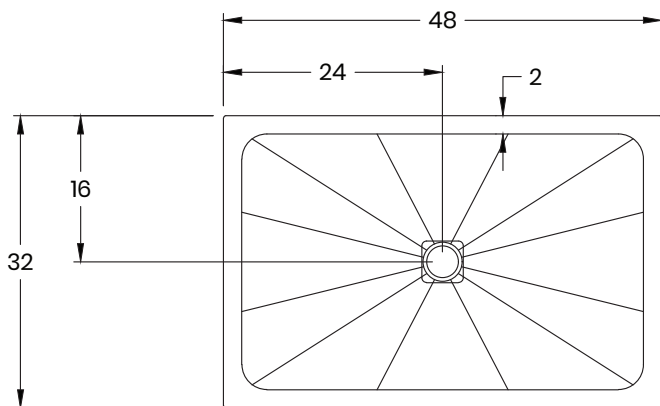

Granite • Quartz • Shower Bases

1-877-652-2514 | support@roc-base.com | roc-base.com

Centro

Granite or quartz shower pan
Central drain

40/50-4832

Dimensions

Length:	48" (1219 mm)
Width:	32" (813 mm)
Thickness:	1 1/4" (30mm) (1mm to 3mm tolerance)
Weight:	160 LBS (75 KG)