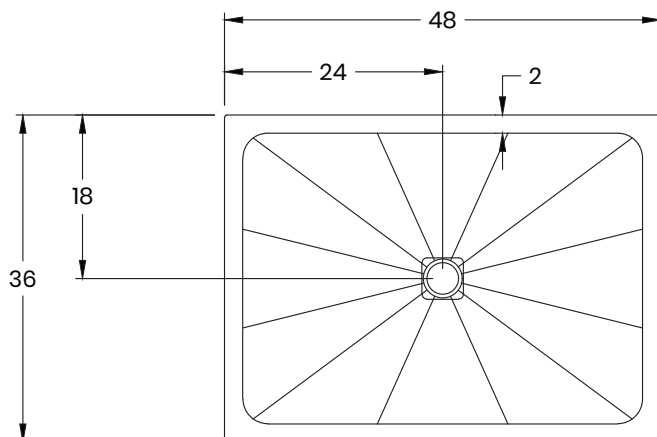

Granite • Quartz • Shower Bases

1-877-652-2514 | support@roc-base.com | roc-base.com

Centro

Granite or quartz shower pan
Central drain

40/50-4836

Dimensions

Length:	48" (1219 mm)
Width:	36" (914 mm)
Thickness:	1 1/4" (30mm) (1mm to 3mm tolerance)
Weight:	180 LBS (80 KG)

Material

Base : Quartz or granite core

Drain cover : Stainless steel (with optional black finish)

Texture : Non-slip

Colors

Stock :

40-4836-07
Cambrian black

50-4836-HCL119
Tofino