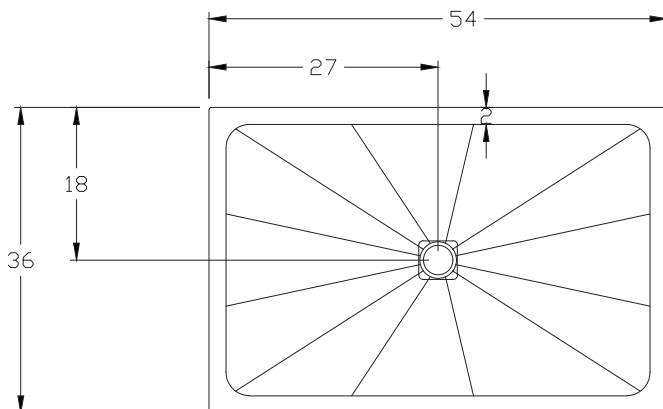

Granite • Quartz • Shower Bases

1-877-652-2514 | support@roc-base.com | roc-base.com

Centro

Granite or quartz shower pan
Central drain

40/50-5436

Dimensions

Length:	54" (1372 mm)
Width:	36" (914 mm)
Thickness:	1 1/4" (30mm) (1mm to 3mm tolerance)
Weight:	200 LBS (90 KG)

Material

Base : Quartz or granite core

Drain cover : Stainless steel (with optional black finish)

Texture : Non-slip

Colors

Stock :

40-5436-07
Cambrian black

50-5436-HCL119
Tofino