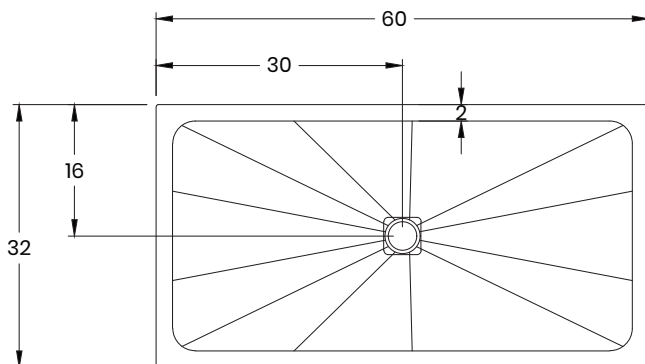

Granite • Quartz • Shower Bases

1-877-652-2514 | support@roc-base.com | roc-base.com

Centro

Granite or quartz shower pan
Central drain

40/50-6032

Dimensions

Length: 60" (1524 mm)
 Width: 32" (813 mm)
 Thickness: 1 1/4" (30mm) (1mm to 3mm tolerance)
 Weight: 200 LBS (90 KG)