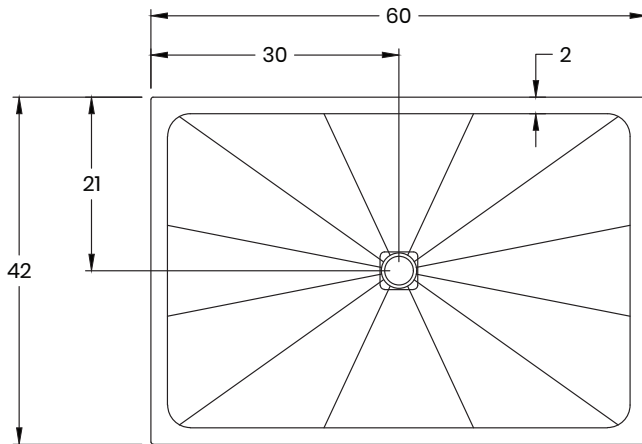

by Granit Plus

Granite • Quartz • Shower Bases

1-877-652-2514 | support@roc-base.com | roc-base.com

Centro

Granite or quartz shower pan
Central drain

40/50-6042

Dimensions

Length:	60" (1524 mm)
Width:	42" (1067 mm)
Thickness:	1 1/4" (30mm) (1mm to 3mm tolerance)
Weight:	265 LBS (120 KG)