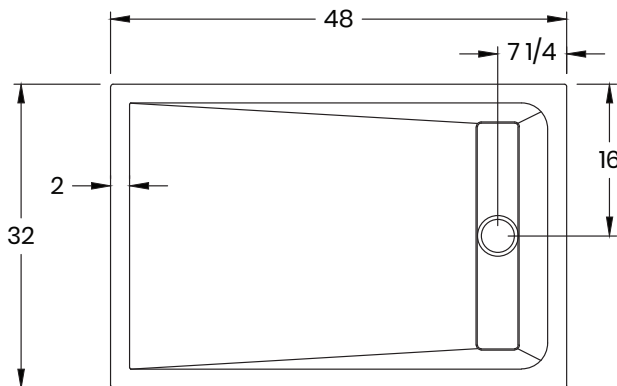

by Granit Plus

Granite • Quartz • Shower Bases

1-877-652-2514 | support@roc-base.com | roc-base.com

Linea

Granite or quartz shower pan
Linear drain

42/52-4832

Dimensions

- Length: 48" (1219 mm)
- Width: 32" (813 mm)
- Thickness: 1 1/4" (30mm) (1mm to 3mm tolerance)
- Weight: 160 LBS (75 KG)