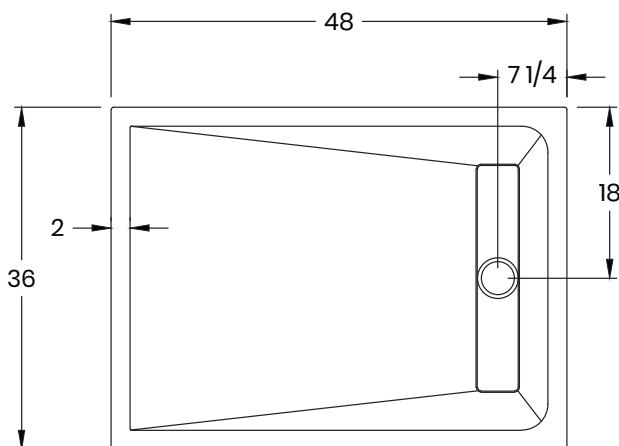

by Granit Plus

Granite • Quartz • Shower Bases

1-877-652-2514 | support@roc-base.com | roc-base.com

Linea

Granite or quartz shower pan
Linear drain

42/52-4836

Dimensions

Length:	48" (1219 mm)
Width:	36" (914 mm)
Thickness:	1 1/4" (30mm) (1mm to 3mm tolerance)
Weight:	180 LBS (80 KG)