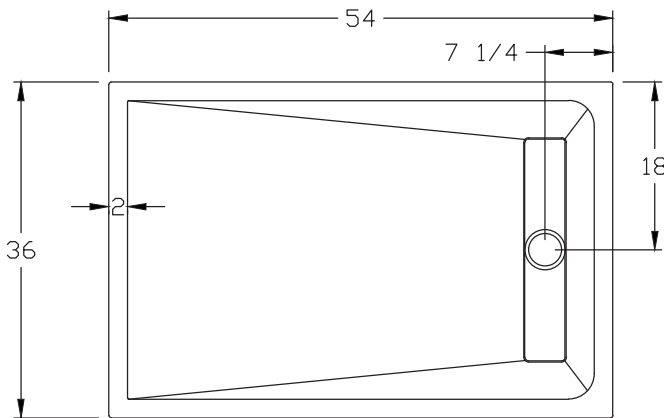

by Granit Plus

Granite • Quartz • Shower Bases

1-877-652-2514 | support@roc-base.com | roc-base.com

Linea

Granite or quartz shower pan
Linear drain

42/52-5436

Dimensions

- Length: 54" (1372 mm)
- Width: 36" (914 mm)
- Thickness: 1 1/4" (30mm) (1mm to 3mm tolerance)
- Weight: 205 LBS (93 KG)