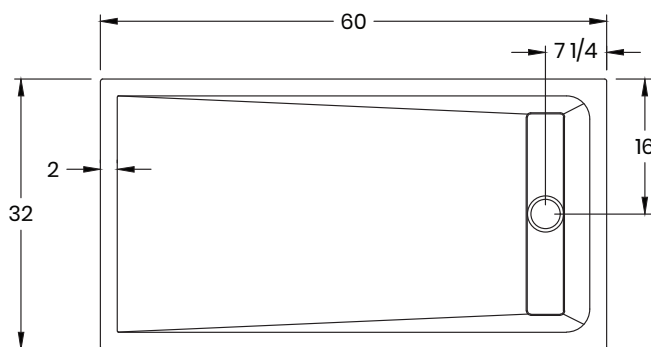

by Granit Plus

Granite • Quartz • Shower Bases

1-877-652-2514 | support@roc-base.com | roc-base.com

Linea

Granite or quartz shower pan
Linear drain

42/52-6032

Dimensions

- Length: 60" (1524 mm)
- Width: 32" (813 mm)
- Thickness: 1 1/4" (30mm) (1mm to 3mm tolerance)
- Weight: 200 LBS (90 KG)