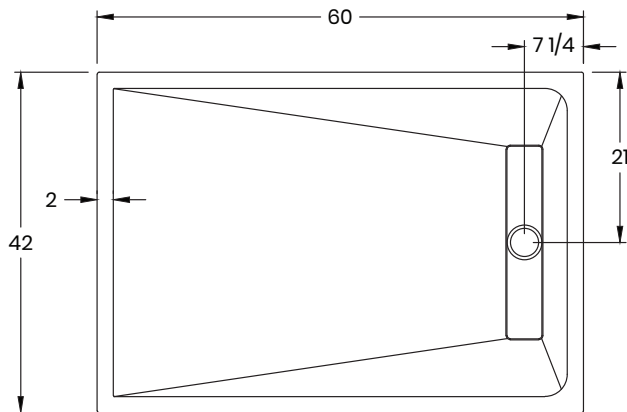

by Granit Plus

Granite • Quartz • Shower Bases

1-877-652-2514 | support@roc-base.com | roc-base.com

Linea

Granite or quartz shower pan
Linear drain

42/52-6042

Dimensions

- Length: 60" (1524 mm)
- Width: 42" (1067 mm)
- Thickness: 1 1/4" (30mm) (1mm to 3mm tolerance)
- Weight: 265 LBS (120 KG)