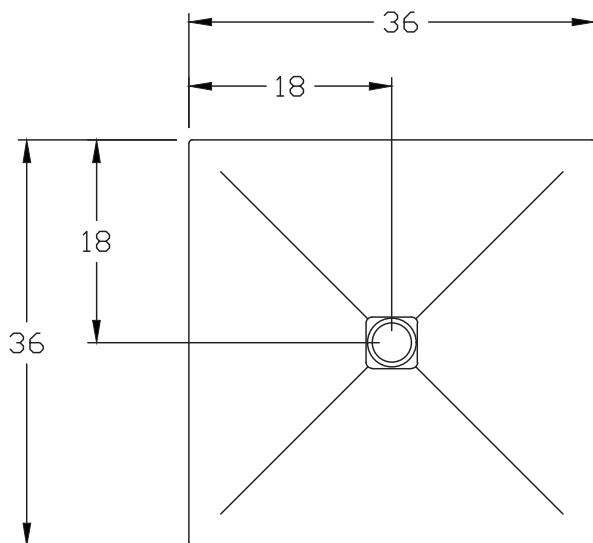

by Granit Plus

Granite • Quartz • Shower Bases

1-877-652-2514 | support@roc-base.com | roc-base.com

Zero

Granite or quartz shower pan
Central drain

43/53-3636

Dimensions

- Length: 36" (914 mm)
- Width: 36" (914 mm)
- Thickness: 1 1/4" (30mm) (1mm to 3mm tolerance)
- Weight: 135 LBS (60 KG)