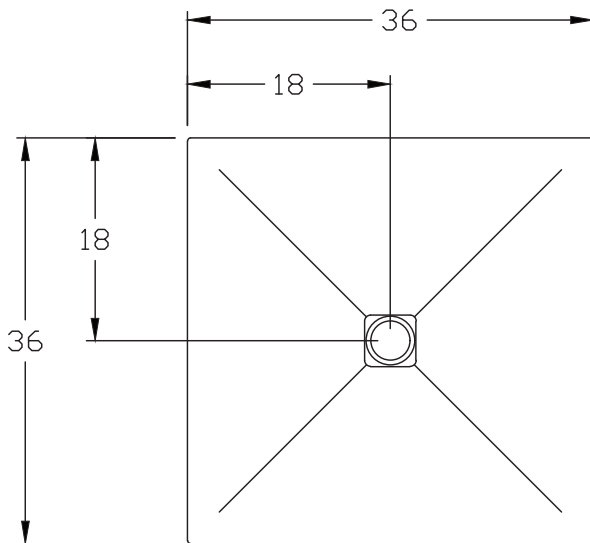

Granite • Quartz • Shower Bases

877-652-2514 | support@roc-base.com | roc-base.com

Zero

Granite or quartz shower pan
Central drain

43/53-3636

Dimensions

- Length : 36" (914mm)
- Width : 36" (914mm)
- Thickness : 1 1/4" (30mm) (1mm to 3mm tolerance)
- Weight : 135 LBS (60 KG)

Material

Base : Quartz or granite core

Drain cover : Stainless steel (with optional black finish)

Texture : Non-slip

Colors

Stock :

43-3636-07
Cambrian black

53-3636-HCL119
Tofino