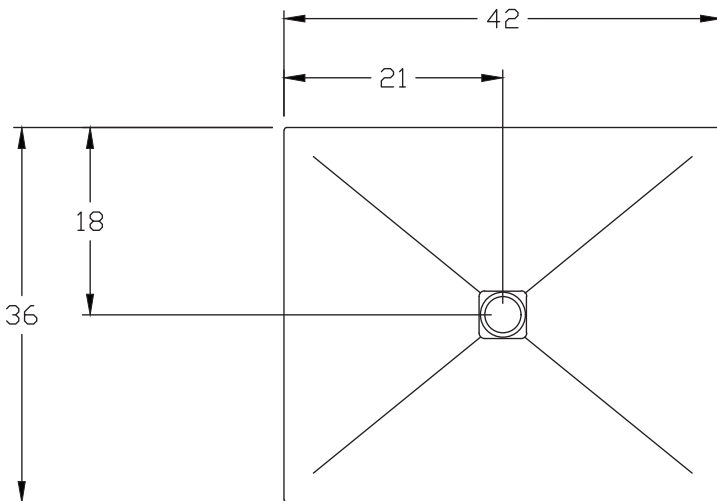

Granite • Quartz • Shower Bases

877-652-2514 | support@roc-base.com | roc-base.com

Zero

Granite or quartz shower pan
Central drain

43/53-4236

Dimensions

- Length : 42" (1067mm)
- Width : 36" (914mm)
- Thickness : 1 1/4" (30mm) (1mm to 3mm tolerance)
- Weight : 160 LBS (75 KG)

Material

Base : Quartz or granite core

Drain cover : Stainless steel (with optional black finish)

Texture : Non-slip

Colors

Stock :

43-4236-07
Cambrian black

53-4236-HCL119
Tofino