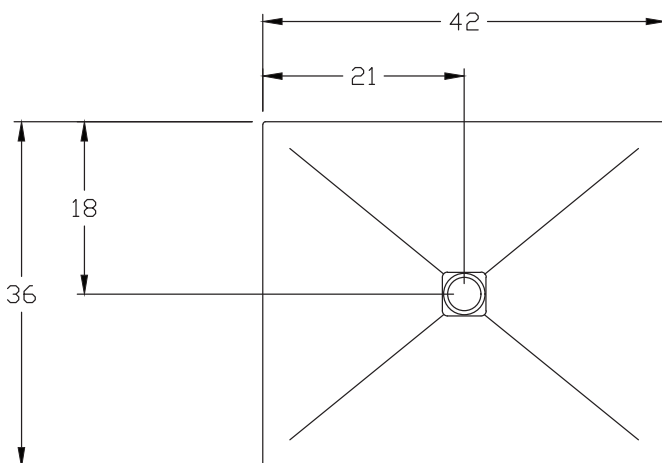

Granite • Quartz • Shower Bases

1-877-652-2514 | support@roc-base.com | roc-base.com

Zero

Granite or quartz shower pan
Central drain

43/53-4236

Dimensions

Length:	42" (1067 mm)
Width:	36" (914 mm)
Thickness:	1 1/4" (30mm) (1mm to 3mm tolerance)
Weight:	160 LBS (75 KG)

Material

Base : Quartz or granite core

Drain cover : Stainless steel (with optional black finish)

Texture : Non-slip

Colors

Stock :

43-4236-07
Cambrian black

53-4236-HCL119
Tofino