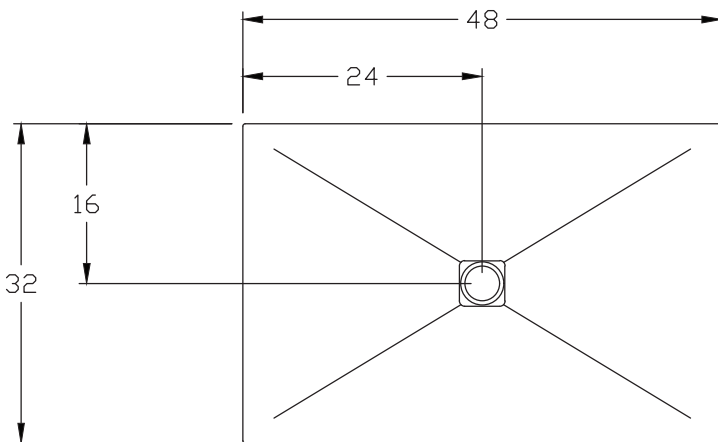

# Zero

Granite or quartz shower pan  
Central drain

43/53-4832

## Dimensions

- Length : 48" (1219mm)
- Width : 32" (813mm)
- Thickness : 1 1/4" (30mm) (1mm to 3mm tolerance)
- Weight : 160 LBS (75 KG)