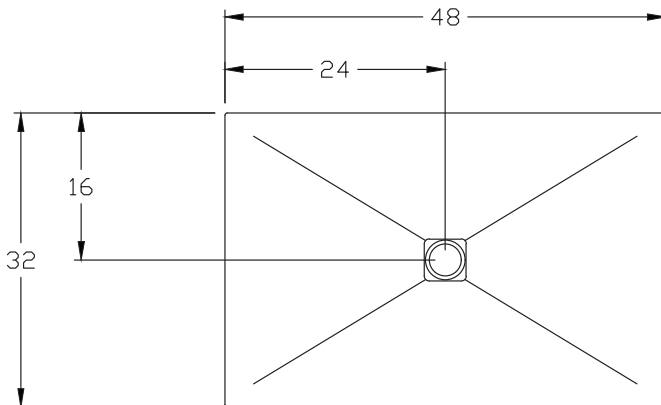

# Zero

Granite or quartz shower pan  
Central drain

43/53-4832

## Dimensions

- Length: 48" (1219 mm)
- Width: 32" (813 mm)
- Thickness: 1 1/4" (30mm) (1mm to 3mm tolerance)
- Weight: 160 LBS (75 KG)