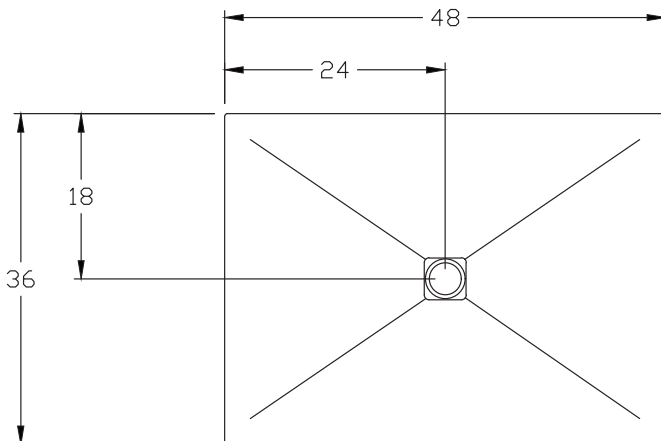

by Granit Plus

Granite • Quartz • Shower Bases

1-877-652-2514 | support@roc-base.com | roc-base.com

Zero

Granite or quartz shower pan
Central drain

43/53-4836

Dimensions

Length:	48" (1219 mm)
Width:	36" (914 mm)
Thickness:	1 1/4" (30mm) (1mm to 3mm tolerance)
Weight:	180 LBS (80 KG)

Material

Base : Quartz or granite core

Drain cover : Stainless steel (with optional black finish)

Texture : Non-slip

Colors

Stock :

43-4836-07
Cambrian black

53-4836-HCL119
Tofino