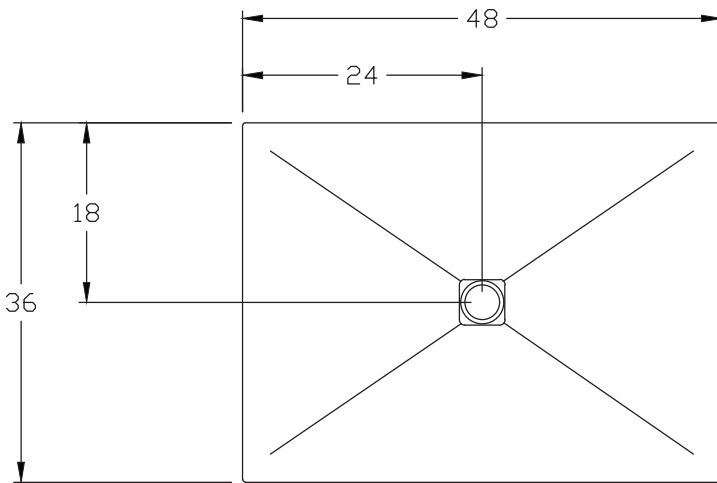

# Zero

Granite or quartz shower pan  
Central drain

43/53-4836

## Dimensions

- Length : 48" (1219mm)
- Width : 36" (914mm)
- Thickness : 1 1/4" (30mm) (1mm to 3mm tolerance)
- Weight : 180 LBS (80 KG)