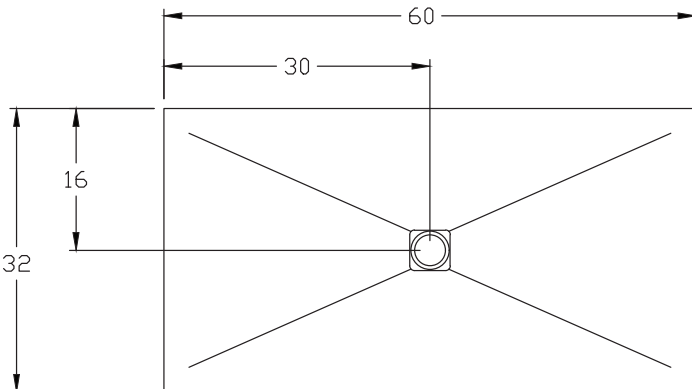

## Dimensions

- Length : 60" (1524mm)
- Width : 32" (813mm)
- Thickness : 1 1/4" (30mm) (1mm to 3mm tolerance)
- Weight : 200 LBS (90 KG)