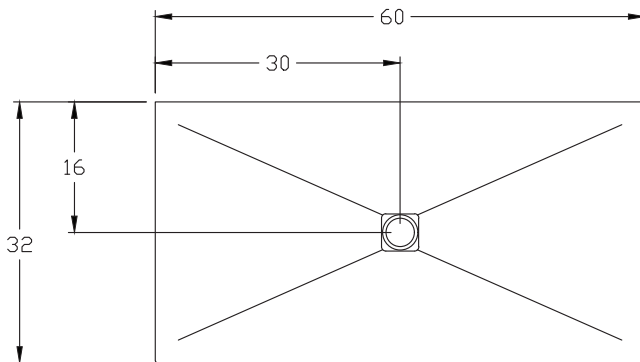

by Granit Plus

Granite • Quartz • Shower Bases

1-877-652-2514 | support@roc-base.com | roc-base.com

Zero

Granite or quartz shower pan
Central drain

43/53-6032

Dimensions

- Length: 60" (1524 mm)
- Width: 32" (813 mm)
- Thickness: 1 1/4" (30mm) (1mm to 3mm tolerance)
- Weight: 200 LBS (90 KG)

Material

Base : Quartz or granite core

Drain cover : Stainless steel (with optional black finish)

Texture : Non-slip

Colors

Stock :

43-6032-07
Cambrian black

53-6032-HCL119
Tofino