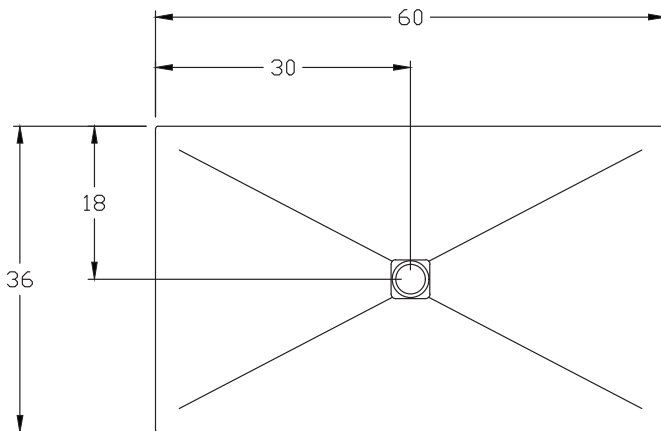

by Granit Plus

Granite • Quartz • Shower Bases

1-877-652-2514 | support@roc-base.com | roc-base.com

Zero

Granite or quartz shower pan
Central drain

43/53-6036

Dimensions

- Length: 60" (1524 mm)
- Width: 36" (914 mm)
- Thickness: 1 1/4" (30mm) (1mm to 3mm tolerance)
- Weight: 225 LBS (100 KG)

Material

Base : Quartz or granite core

Drain cover : Stainless steel (with optional black finish)

Texture : Non-slip

Colors

Stock :

43-6036-07
Cambrian black

53-6036-HCL119
Tofino