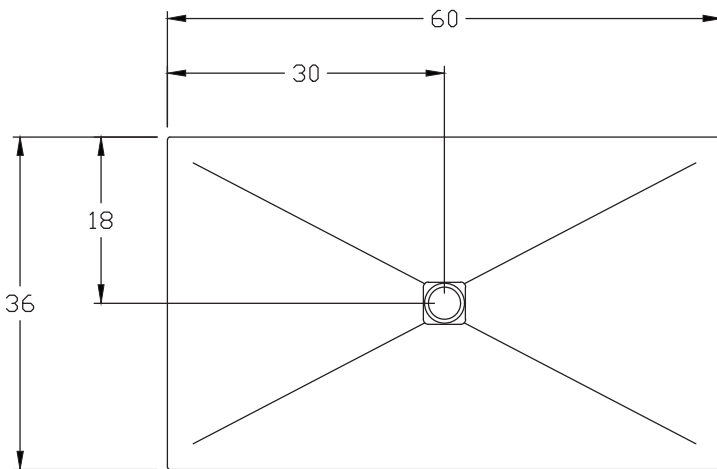

Granite • Quartz • Shower Bases

877-652-2514 | support@roc-base.com | roc-base.com

Zero

Granite or quartz shower pan
Central drain

43/53-6036

Dimensions

- Length : 60" (1524mm)
- Width : 36" (914mm)
- Thickness : 1 1/4" (30mm) (1mm to 3mm tolerance)
- Weight : 225 LBS (100 KG)

Material

Base : Quartz or granite core

Drain cover : Stainless steel (with optional black finish)

Texture : Non-slip

Colors

Stock :

43-6036-07
Cambrian black

53-6036-HCL119
Tofino