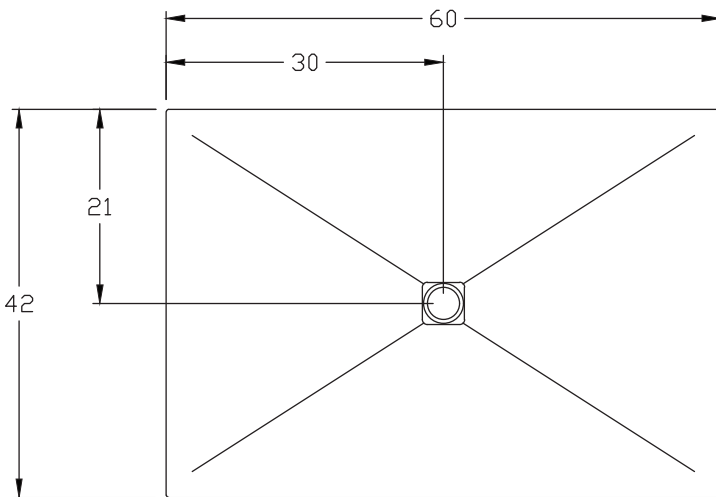

Granite • Quartz • Shower Bases

877-652-2514 | support@roc-base.com | roc-base.com

Zero

Granite or quartz shower pan
Central drain

43/53-6042

Dimensions

- Length : 60" (1524mm)
- Width : 42" (1067mm)
- Thickness : 1 1/4" (30mm) (1mm to 3mm tolerance)
- Weight : 265 LBS (120 KG)

Material

Base : Quartz or granite core

Drain cover : Stainless steel (with optional black finish)

Texture : Non-slip

Colors

Stock :

43-6042-07
Cambrian black

53-6042-HCL119
Tofino