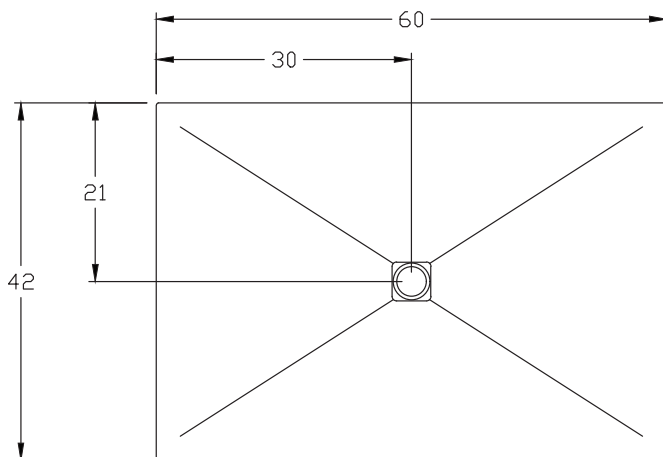

# Zero

Granite or quartz shower pan  
Central drain

43/53-6042

## Dimensions

- Length: 60" (1524 mm)
- Width: 42" (1067 mm)
- Thickness: 1 1/4" (30mm) (1mm to 3mm tolerance)
- Weight: 265 LBS (120 KG)