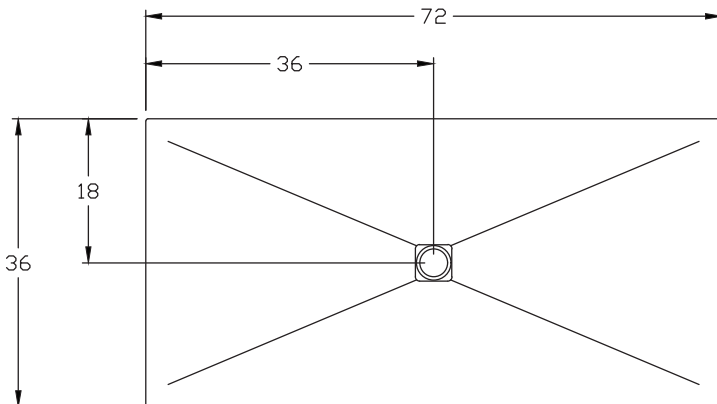

Granite • Quartz • Shower Bases

877-652-2514 | support@roc-base.com | roc-base.com

Zero

Granite or quartz shower pan
Central drain

43/53-7236

Dimensions

- Length : 72" (1829mm)
- Width : 36" (914mm)
- Thickness : 1 1/4" (30mm) (1mm to 3mm tolerance)
- Weight : 270 LBS (123 KG)

Material

Base : Quartz or granite core

Drain cover : Stainless steel (with optional black finish)

Texture : Non-slip

Colors

Stock :

43-7236-07
Cambrian black

53-7236-HCL119
Tofino